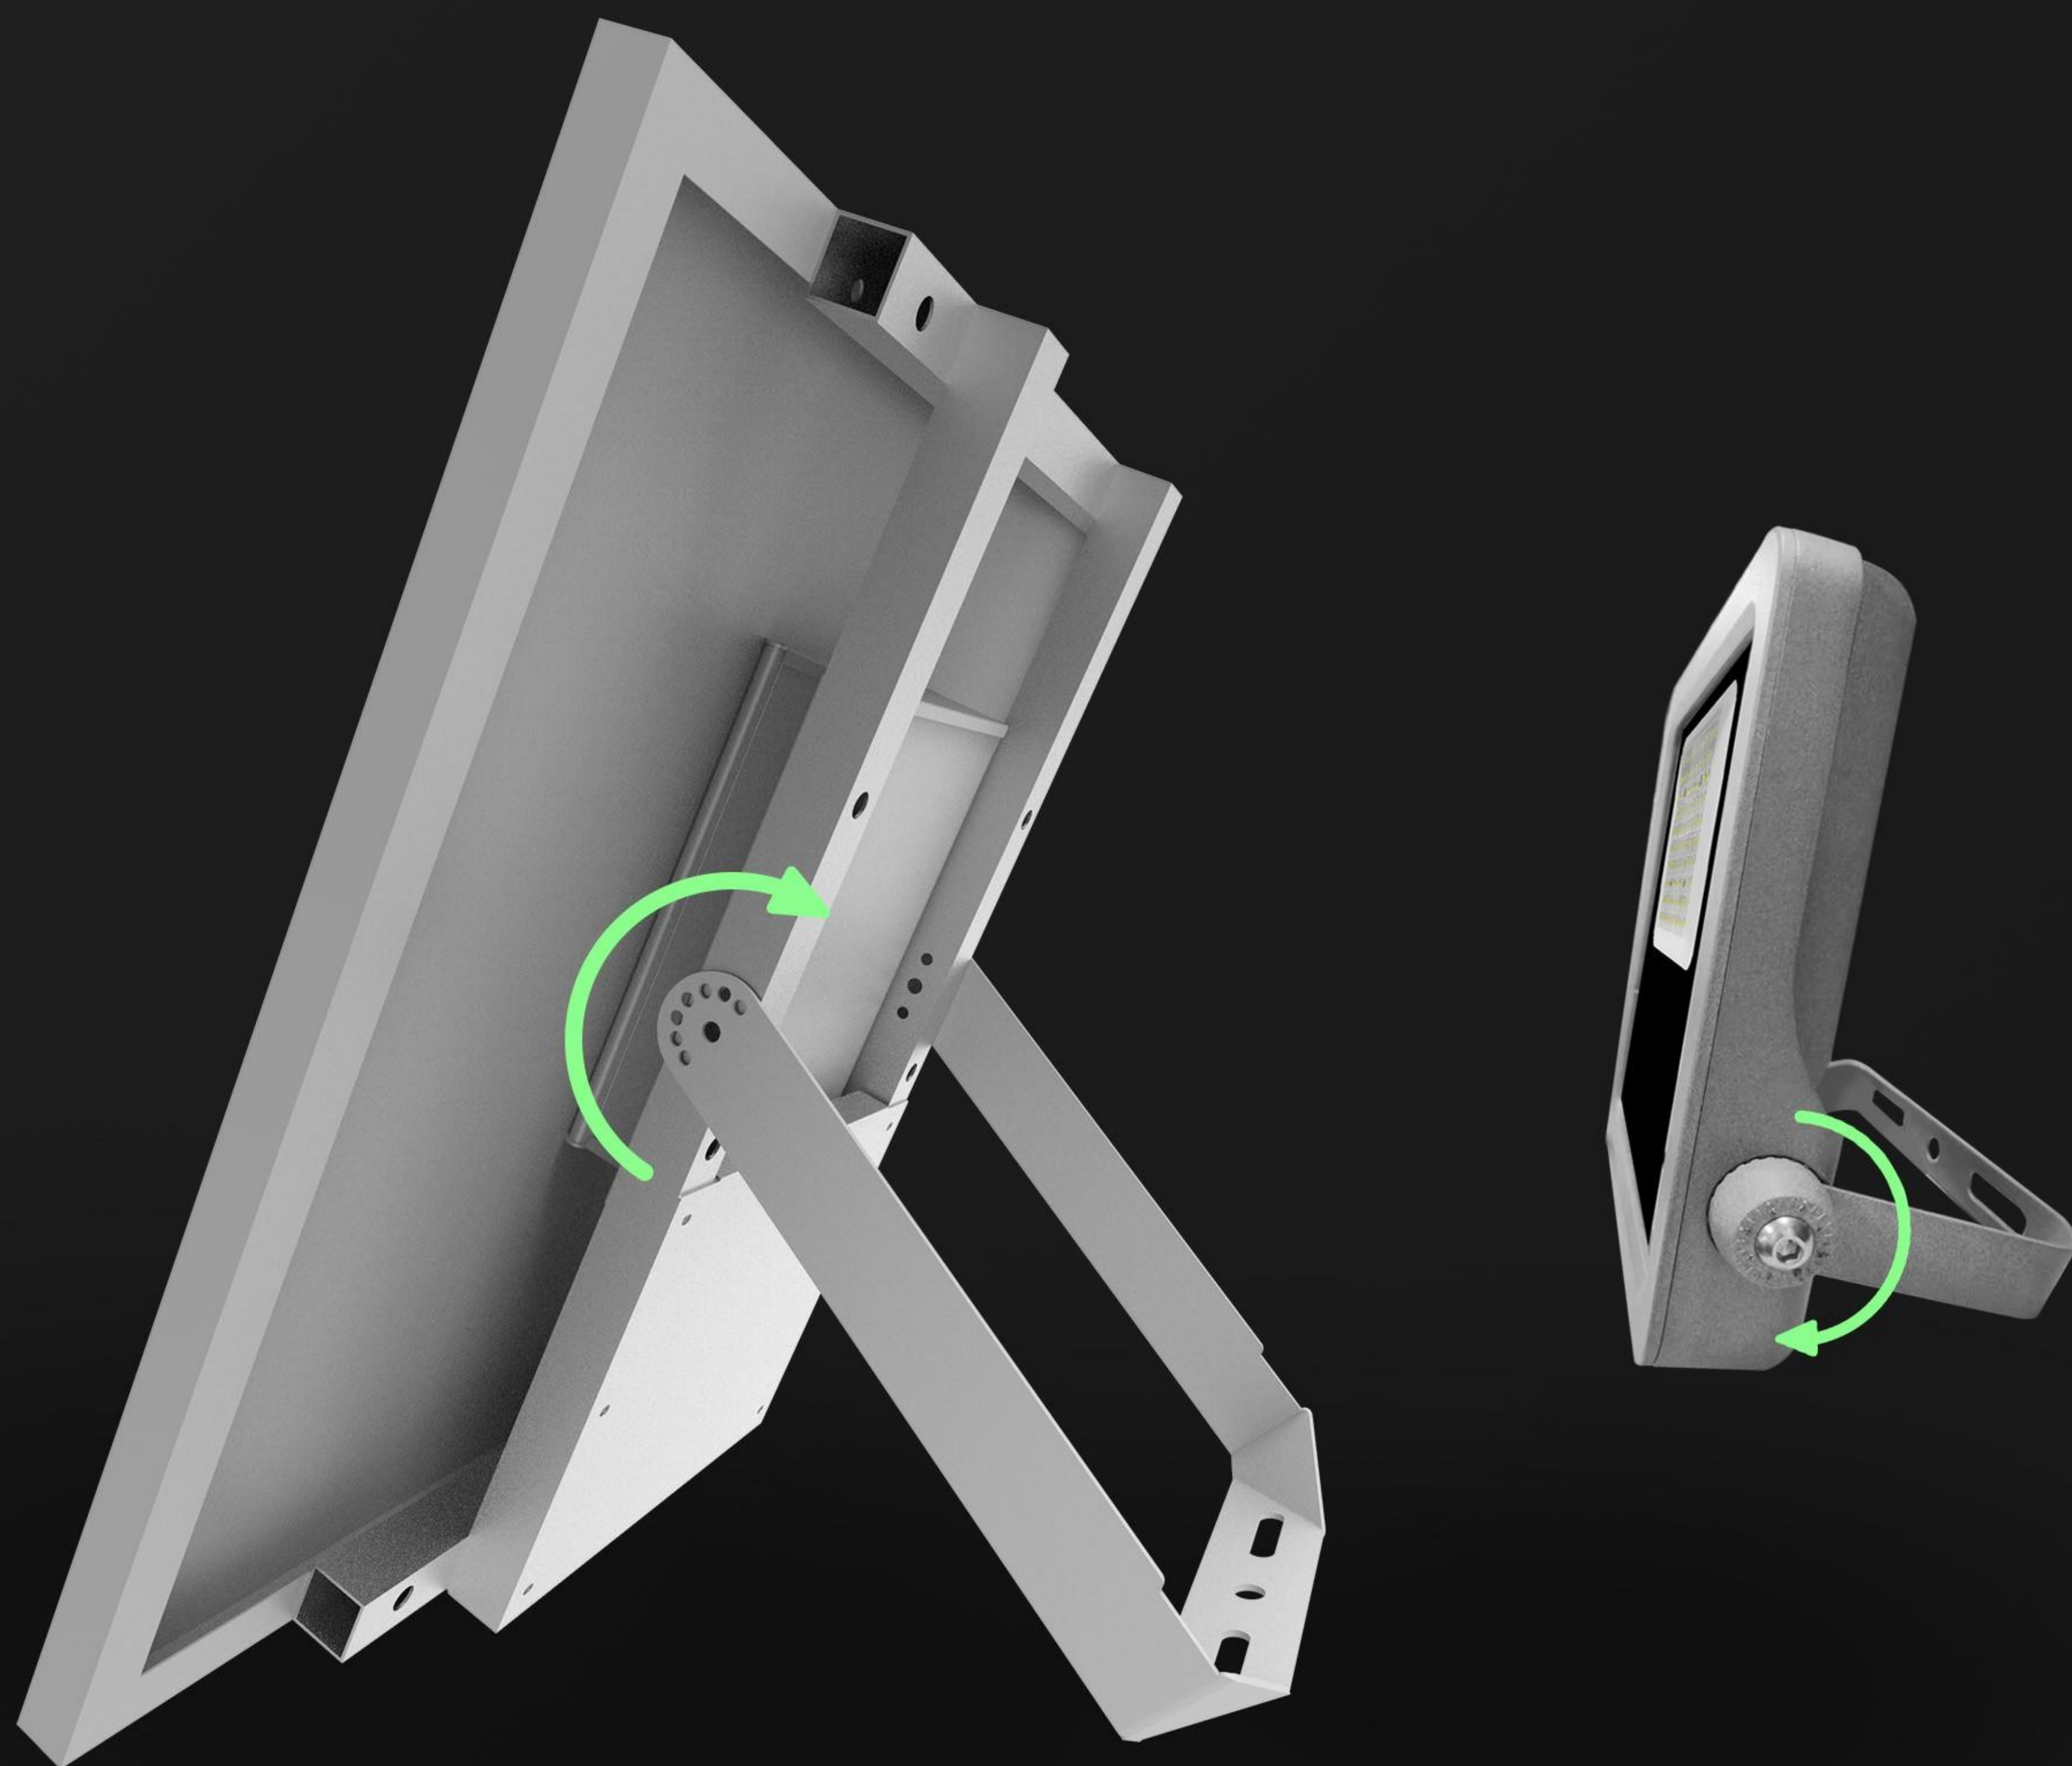

SOLAR FLOOD LIGHT

60W

SOLAR PANEL (WITH FLEXIBLE MOUNTING BRACKET)

Lamp body wiring

Battery wiring

SOLAR FLOOD LIGHT

▶ **Adjustable Angle**

ALSO WE HAVE WHAT OTHERS DON'T

Flexible mounting bracket

High Brightness

High efficiency solar panel
(24% efficiency)

No Wiring
Zero electricity bills

Adjustable angle

Super waterproof
performance

Mode NO.	Solar Flood Light - 60W
-----------------	-------------------------

Lighting

Light Output	60W 12000LM
LED Chip	Super bright LED chip
CCT	6000K
Life Span	100,000 hours to LM80 specifications

Solar Panel

Power of PV module	100W
Life Span	80% power after 25 years

Storage

Battery Capacity	550WH
Life Span	4000 Cycles (>10 years)

SOLAR FLOOD LIGHT