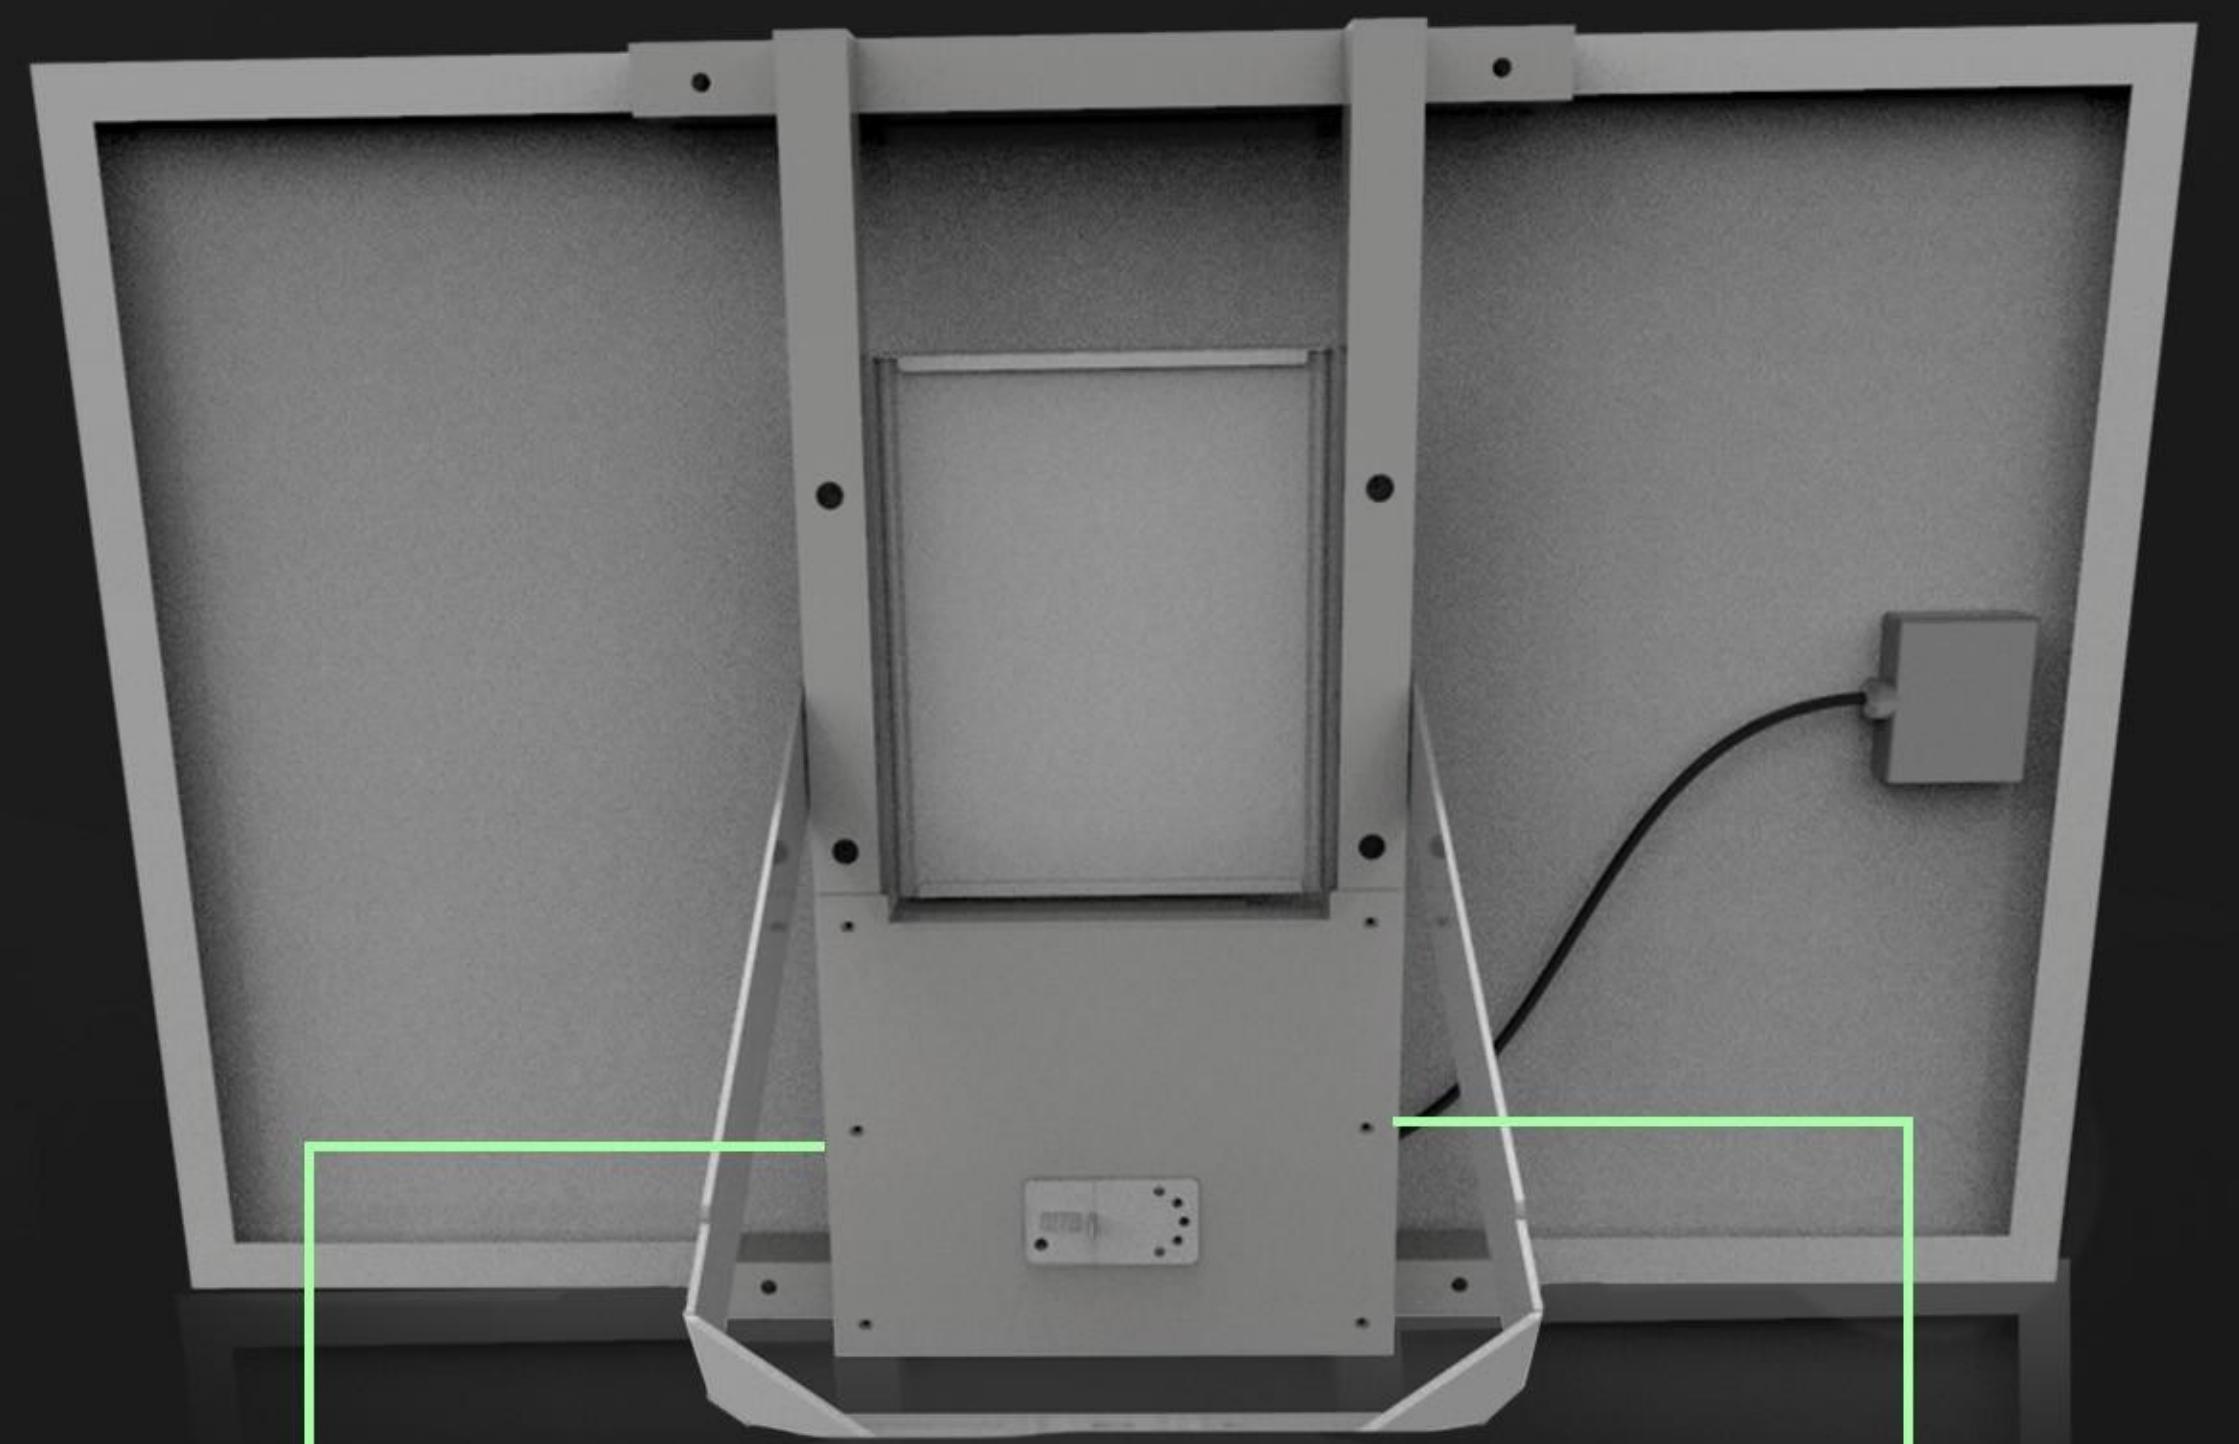

SOLAR FLOOD LIGHT

60W

SOLAR PANEL (WITH FLEXIBLE MOUNTING BRACKET)

Lamp body wiring

Battery wiring

SOLAR FLOOD LIGHT

▶ **Adjustable Angle**

ALSO WE HAVE WHAT OTHERS DON'T

Flexible mounting bracket

High Brightness

High efficiency solar panel
(24% efficiency)

No Wiring
Zero electricity bills

Adjustable angle

Super waterproof
performance

Mode NO.	Solar Flood Light - 60W
-----------------	-------------------------

Lighting

Light Output	60W 12000LM
LED Chip	Super bright LED chip
CCT	6000K
Life Span	100,000 hours to LM80 specifications

Solar Panel

Power of PV module	100W
Life Span	80% power after 25 years

Storage

Battery Capacity	550WH
Life Span	4000 Cycles (>10 years)

SOLAR FLOOD LIGHT