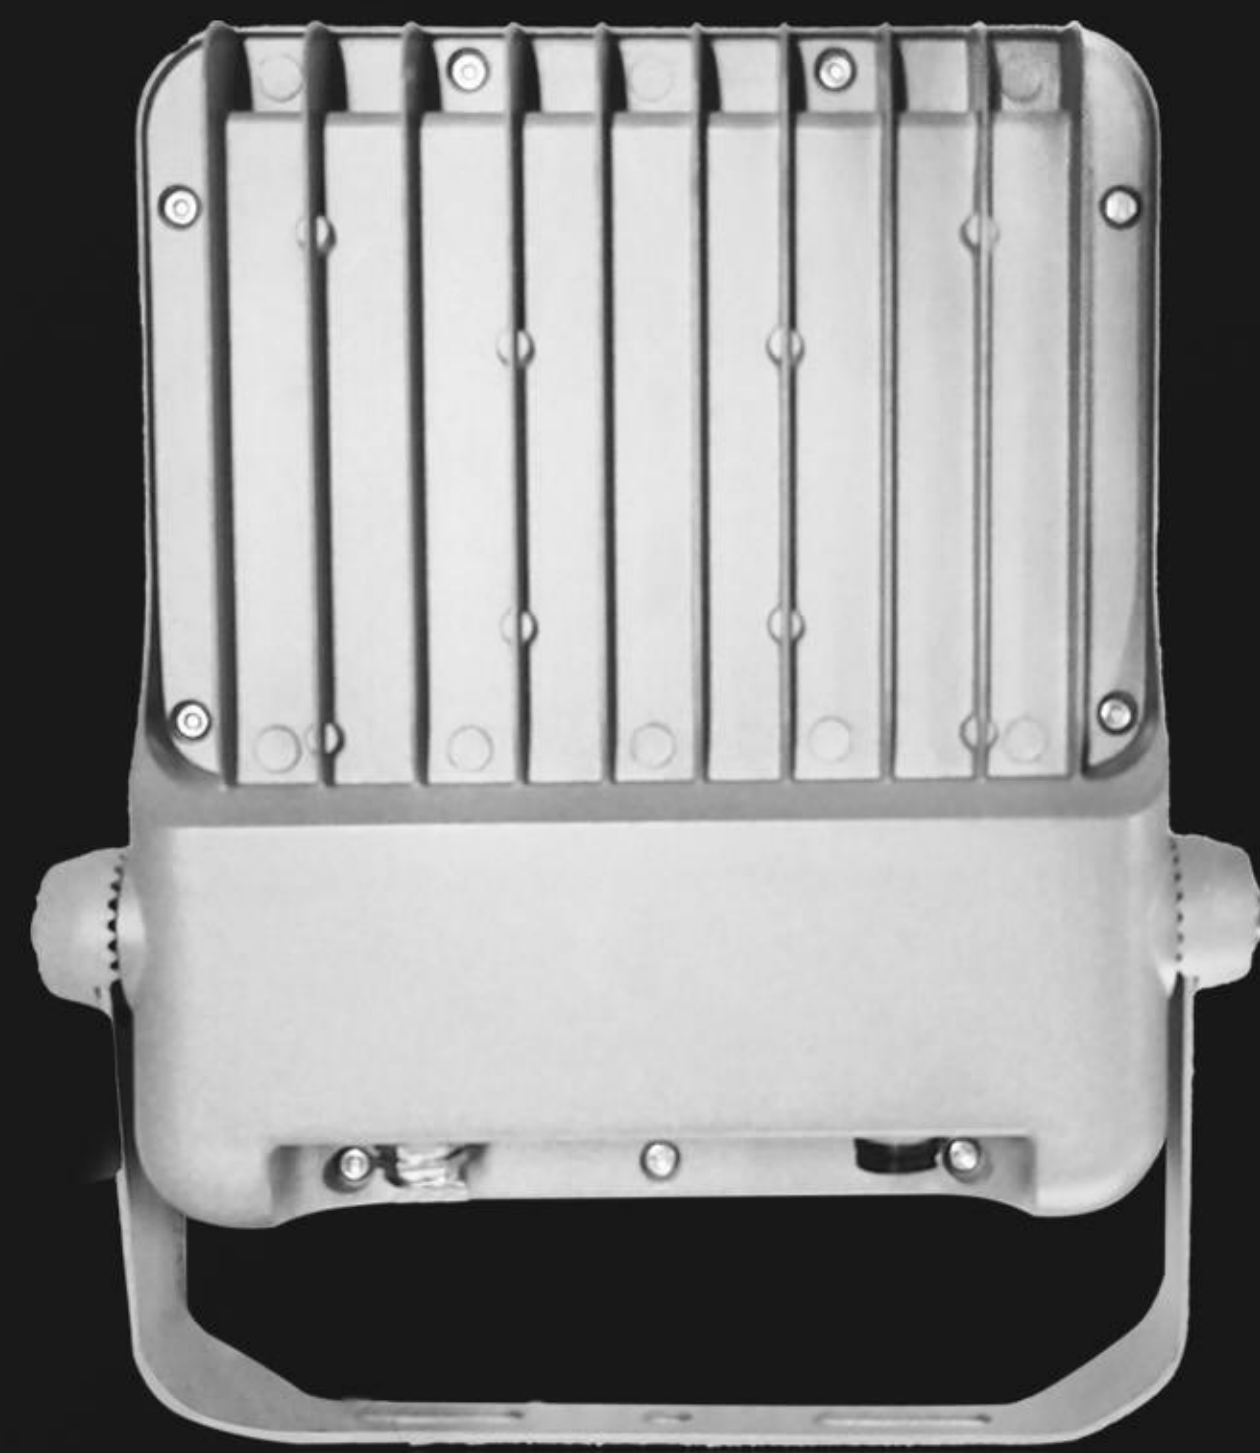

SOLAR FLOOD LIGHT

30W

SOLAR PANEL (WITH FLEXIBLE MOUNTING BRACKET)

Lamp body wiring

Battery wiring

SOLAR FLOOD LIGHT

▶ **Adjustable Angle**

ALSO WE HAVE WHAT OTHERS DON'T

Flexible mounting bracket

High Brightness

High efficiency solar panel
(24% efficiency)

No Wiring
Zero electricity bills

Adjustable angle

Super waterproof
performance

Mode NO.	Solar Flood Light - 30W
-----------------	-------------------------

Lighting

Light Output	30W 6000LM
LED Chip	Super bright LED chip
CCT	6000K
Life Span	100,000 hours to LM80 specifications

Solar Panel

Power of PV module	60W
Life Span	80% power after 25 years

Storage

Battery Capacity	390WH
Life Span	4000 Cycles (>10 years)

SOLAR FLOOD LIGHT