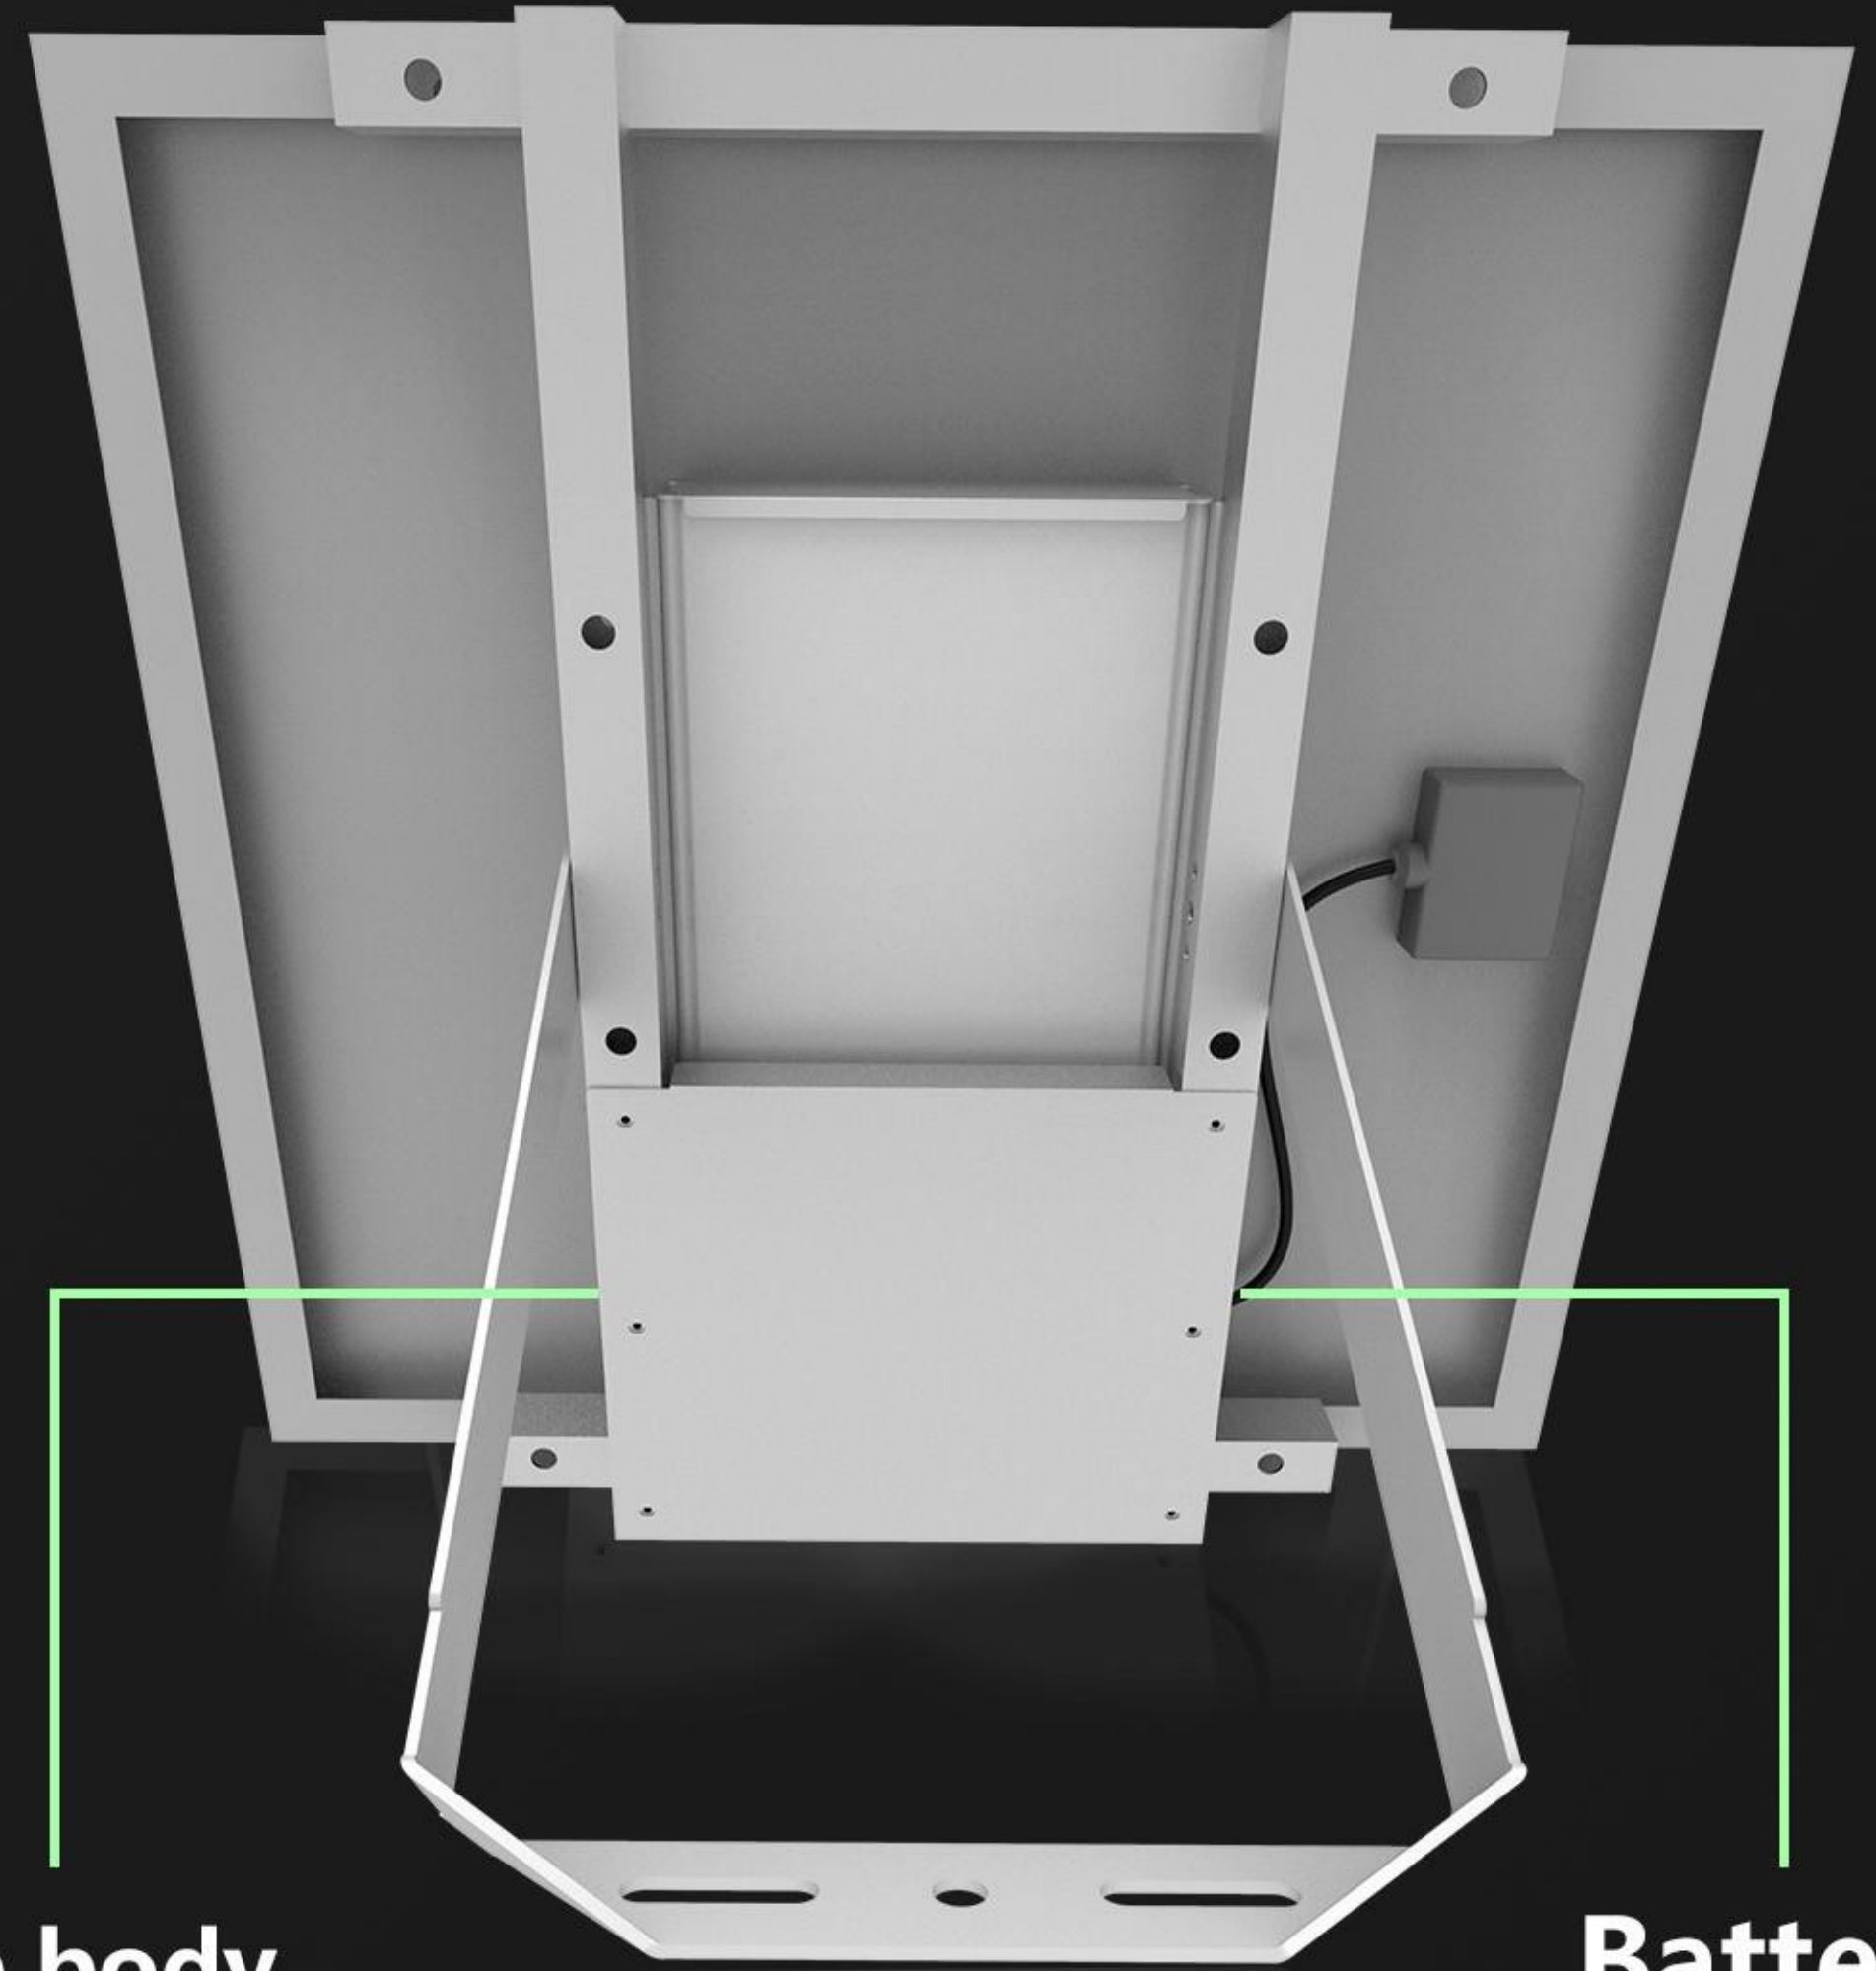

SOLAR FLOOD LIGHT

30W

SOLAR PANEL (WITH FLEXIBLE MOUNTING BRACKET)

Lamp body wiring

Battery wiring

SOLAR FLOOD LIGHT

▶ **Adjustable Angle**

ALSO WE HAVE WHAT OTHERS DON'T

Flexible mounting bracket

High Brightness

High efficiency solar panel
(24% efficiency)

No Wiring
Zero electricity bills

Adjustable angle

Super waterproof
performance

Mode NO.	Solar Flood Light - 30W
-----------------	-------------------------

Lighting

Light Output	30W 6000LM
LED Chip	Super bright LED chip
CCT	6000K
Life Span	100,000 hours to LM80 specifications

Solar Panel

Power of PV module	60W
Life Span	80% power after 25 years

Storage

Battery Capacity	390WH
Life Span	4000 Cycles (>10 years)

SOLAR FLOOD LIGHT