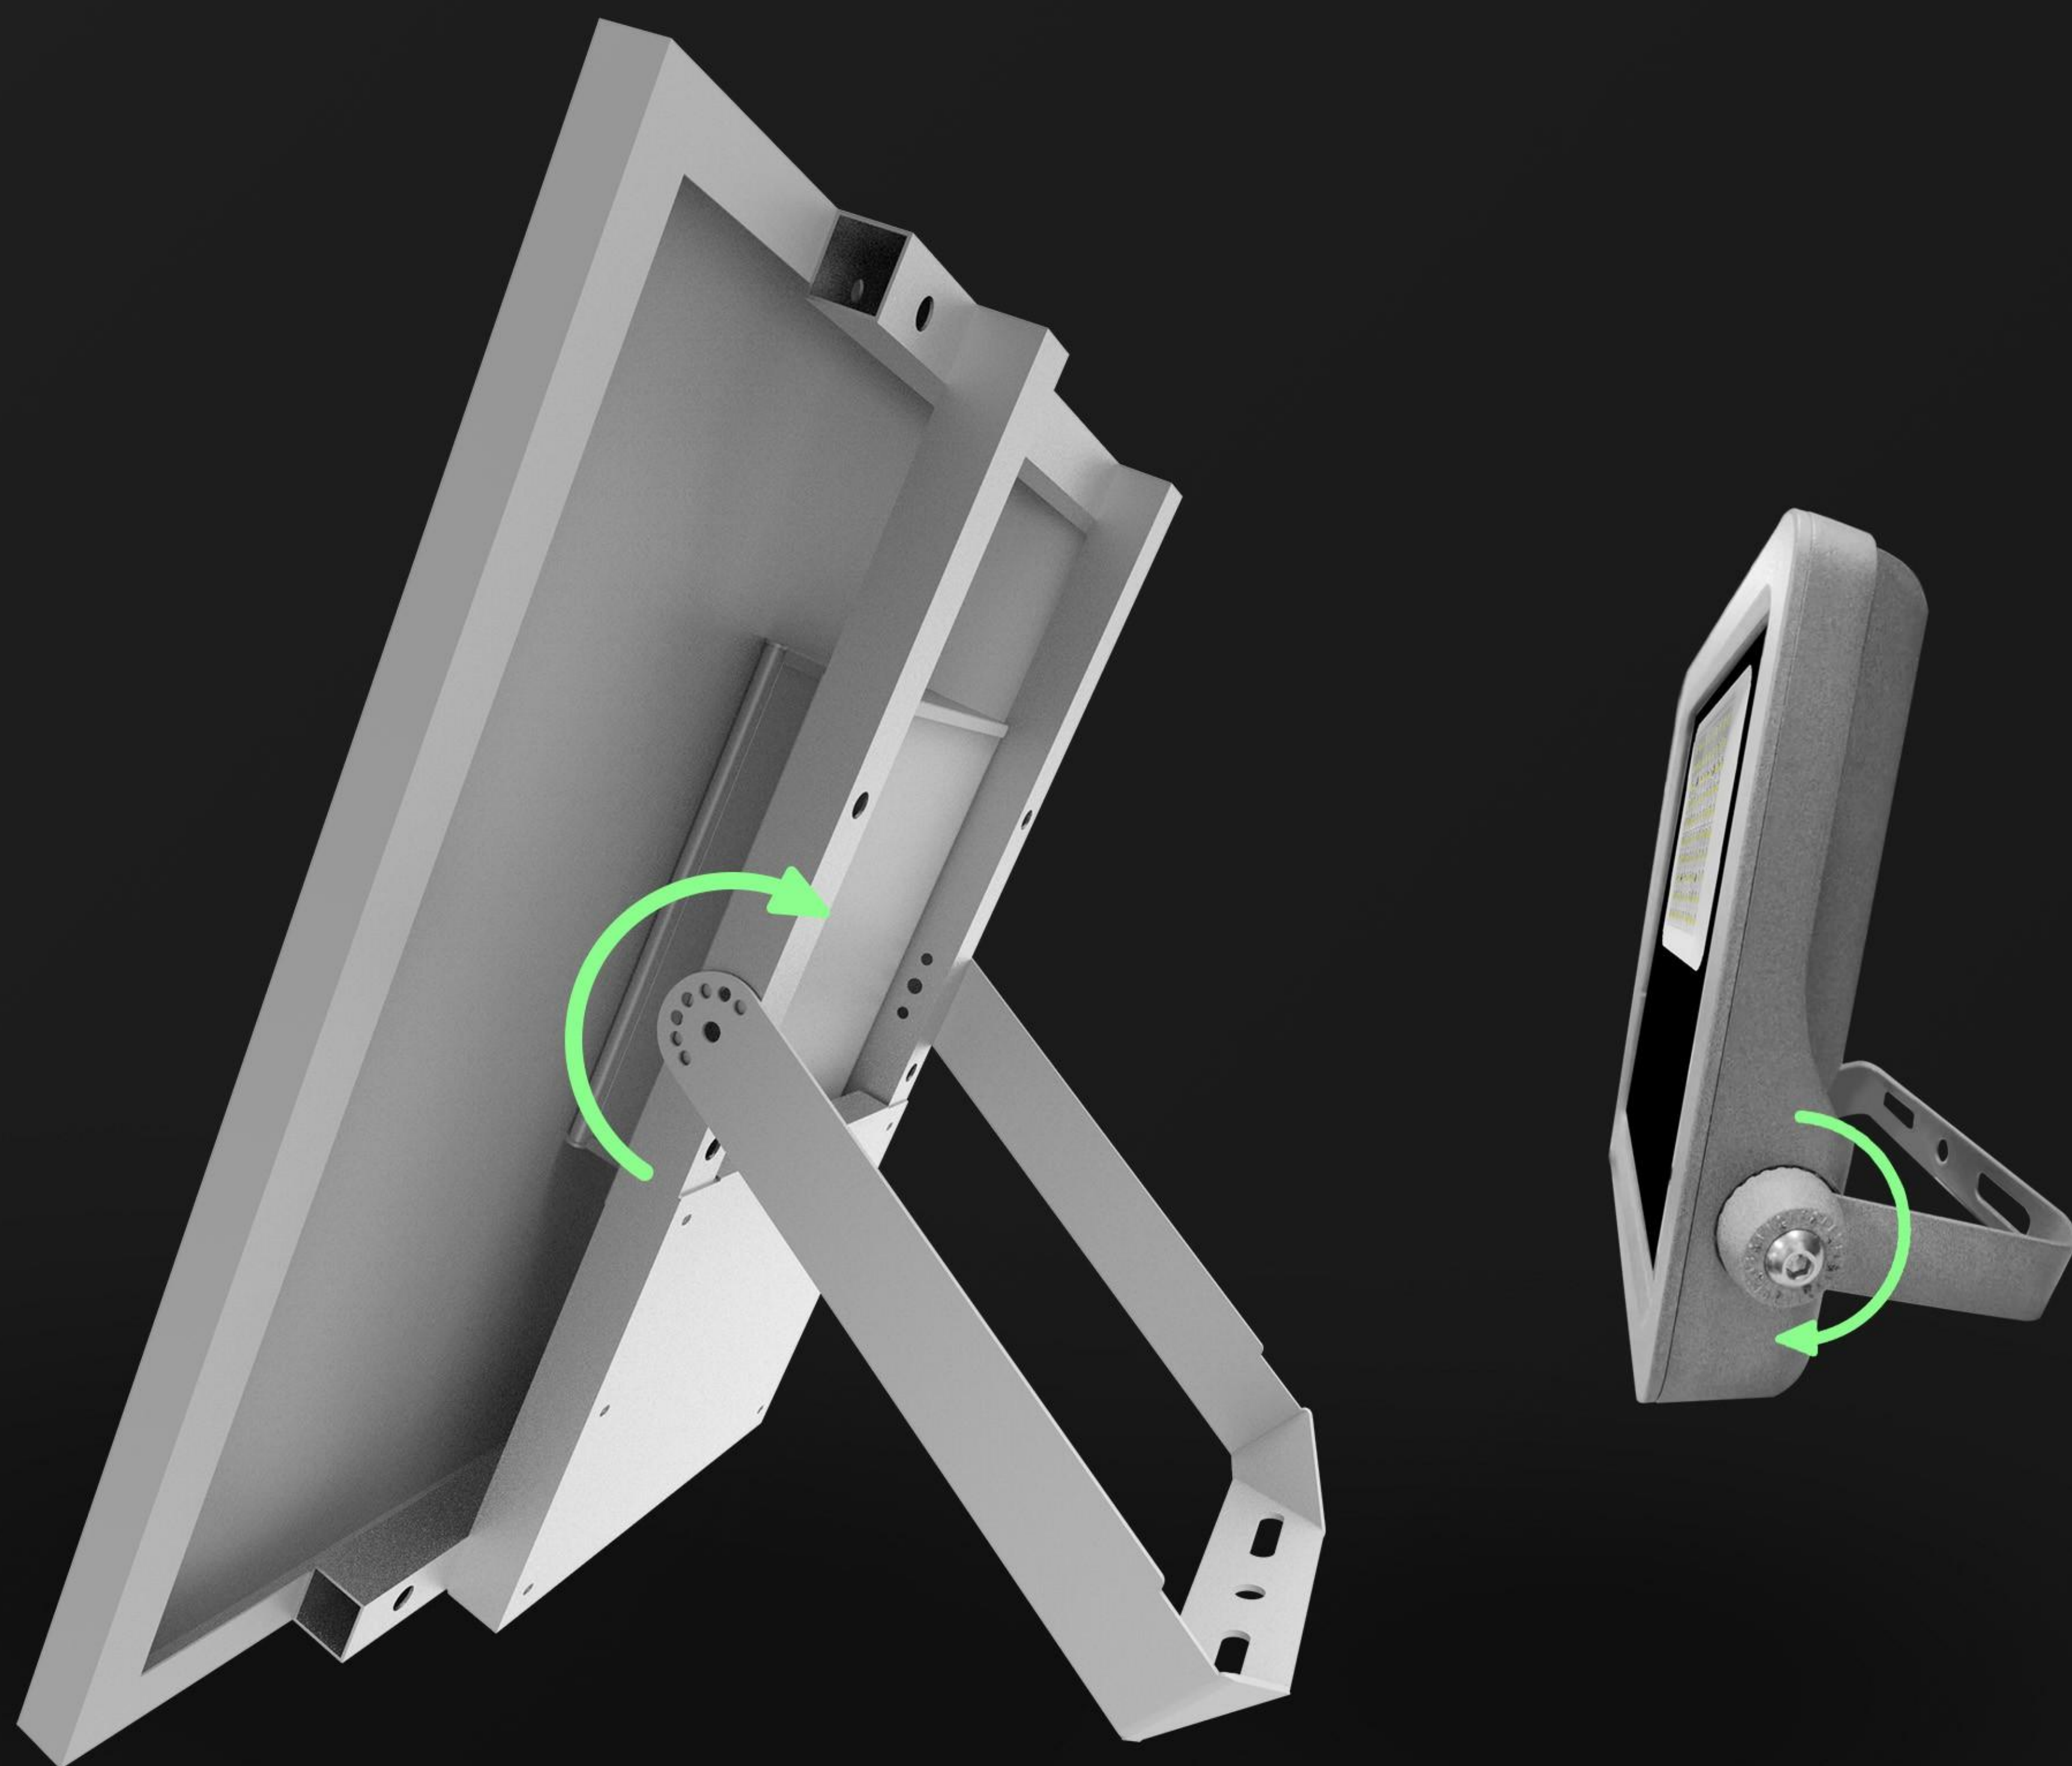

SOLAR FLOOD LIGHT

30W

SOLAR PANEL (WITH FLEXIBLE MOUNTING BRACKET)

Lamp body wiring

Battery wiring

SOLAR FLOOD LIGHT

▶ **Adjustable Angle**

ALSO WE HAVE WHAT OTHERS DON'T

Flexible mounting bracket

High Brightness

High efficiency solar panel
(24% efficiency)

No Wiring
Zero electricity bills

Adjustable angle

Super waterproof
performance

Mode NO.	Solar Flood Light - 30W
-----------------	-------------------------

Lighting

Light Output	30W 6000LM
LED Chip	Super bright LED chip
CCT	6000K
Life Span	100,000 hours to LM80 specifications

Solar Panel

Power of PV module	60W
Life Span	80% power after 25 years

Storage

Battery Capacity	390WH
Life Span	4000 Cycles (>10 years)

SOLAR FLOOD LIGHT